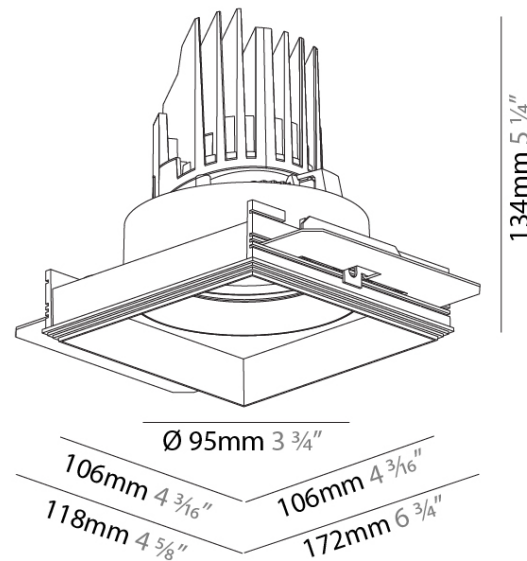

ELECTRICAL

Lamp Type: LED (Zhaga Standard)
Input Wattage (W): 16.5
Total Output Wattage (W): 14.5
Dimming: Tri-Mode (Non-Dimming and Phase Dimming (120Vac only) and 0-10V Dimming)
Driver Included: No
Driver Location: Recessed Housing
Driver Type: Constant Current - Universal
Driver Class: Class 2
Housing: See components
Input Voltage (V): 120 - 277
Constant Current (MA): 500

LED

Number of LEDs: 1
Color Temperature (°K): 2700 / 3000 / 3500 / 4000
Max. Delivered Lumen (lm): 940 / 980 / 1029 / 1050
Nominal Lumen (lm): 1386 / 1438 / 1511 / 1542
CRI: >90 CRI
Efficiency (%): 87.9 / 88.4 / 87.9
Lamp Life (hrs): 50000
Upon Request: RGB-W Tunable White Special Color Temperature Special LED

OPTICAL

Reflector: 20 / 40 / 60
Adjustability: Rotational 355°; Tilt 30°
Upon Request: Special Beam Angles

RATINGS AND CERTIFICATIONS

Zaneen Lighting Inc. © 2024, T 1-800-380-3382, F 416-247-9319, www.zaneen.com

Available for international specifications by adding "INT" at the end of the existing Model #. For assistance on 'custom' specifications, contact zteam@zaneen.com. In a constant effort to supply the best product, we reserve the right to change specifications or materials without notice. The most recent specification sheets are found at zaneen.com
IP rating: IP20