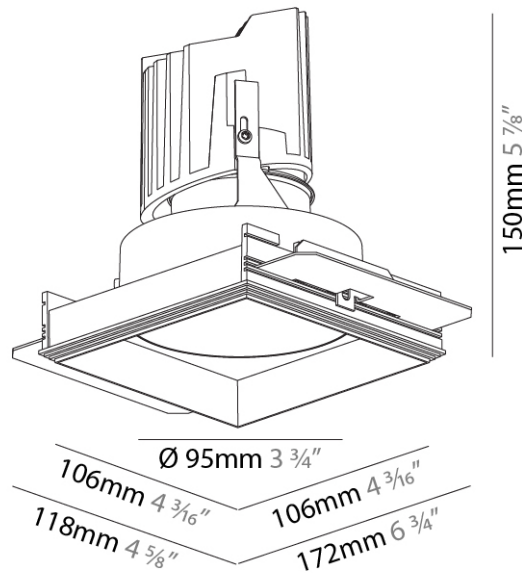

Ceiling Thickness (mm): 10 / 12.5 / 15 / 25
Ceiling Thickness (in): 3/8 or 1/2 or 9/16 or 1

Min. Recessing Depth (mm): 170
Min. Recessing Depth (in): 6 11/16

Light Distribution: Downlight
Weight (kg): 0.705
Weight (lbs): 1.55

Fixture Finish: SSR / BKV / CWI / CRY / HAB / UFT / ITA / RUA / FTG / MYG / LOD / PUS / FRO / FUP / KIA / POP / BLS / SPG / MEY / GOH / GUM / CHC / COM / ABZ / JAG / OBR / MOS / ROR

Fixture Material: Aluminum Die Cast
Cut-out Measurements: 120mm / 4 3/4" x 120mm / 4 3/4"
Upon Request: Unique Ceiling Thickness

ELECTRICAL

Lamp Type: LED (Zhaga Standard)
Input Wattage (W): 15.5
Total Output Wattage (W): 14.5

Dimming: Tri-Mode (Non-Dimming and Phase Dimming (120Vac only) and 0-10V Dimming)

Driver Included: No
Driver Location: Recessed Housing
Driver Type: Constant Current - Universal
Driver Class: Class 2

Housing: See components
Input Voltage (V): 120 - 277
Constant Current (MA): 500

LED

Number of LEDs: 1
Color Temperature (°K): 2700 / 3000 / 3500 / 4000
Max. Delivered Lumen (lm): 940 / 980 / 1029 / 1050
Nominal Lumen (lm): 1386 / 1438 / 1511 / 1542

CRI: >90 CRI
Efficiency (%): 87.9 / 88.4 / 87.9

Lamp Life (hrs): 50000
Upon Request: RGB-W Tunable White Special Color Temperature Special LED

Optical
Reflector: 20 / 40 / 60
Upon Request: Special Beam Angles

Optical
Reflector: 20 / 40 / 60
Upon Request: Special Beam Angles

© 2024 Zaneen Lighting, Inc. 10000 10th St, Suite 3382, F 416-247-9319, www.zaneen.com

Available for international specifications by adding 'INT' at the end of the existing Model #. For assistance on 'custom' specifications, contact zteam@zaneen.com. In a constant effort to supply the best product, we reserve the right to change specifications or materials without notice. The most recent specification sheets are found at zaneen.com

IP rating: IP20